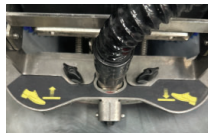

## EZ Mop 360 Micro Floor Scrubber

- 16" Scrub Path
- Extremely Maneuverable 360° Robust Swiveling Handle
- Cleans 5,400 Square Feet Per Hour
- Eliminates Build Up in Hard to Reach Places

# Minuteman®

More Than Just Clean

The EZ Mop walk behind floor scrubber with ultra maneuverable handling allowing a 360° effortless rotation

No strain foot pedal allows squeegee engagement for Efficient scrubbing. Linatex squeegee blades standard.