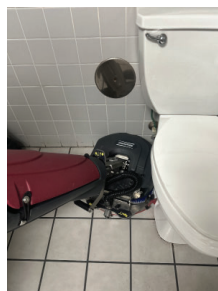

## APPLICATIONS

Ultra maneuverable handling allowing a 360° effortless rotation. This very efficient design and 16' scrub path cleans 5,400 square feet per hour. The 36 volt battery produces 1 hour of continuous run time.