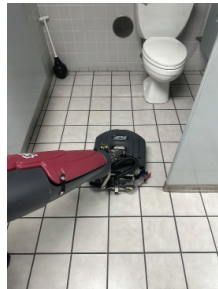

A foot release in the front, releases the handle allowing 360 degree range of motion.

Two 8" nylon brushes come standard. Three optional grit brushes and pad holders available

All floor types can be cleaned effectively with 4 brush options or pad driver and pad color selection

## APPLICATIONS

Ultra maneuverable handling allowing a 360° effortless rotation. This very efficient design and 16' scrub path cleans 5,400 square feet per hour. The 36 volt battery produces 1 hour of continuous run time.